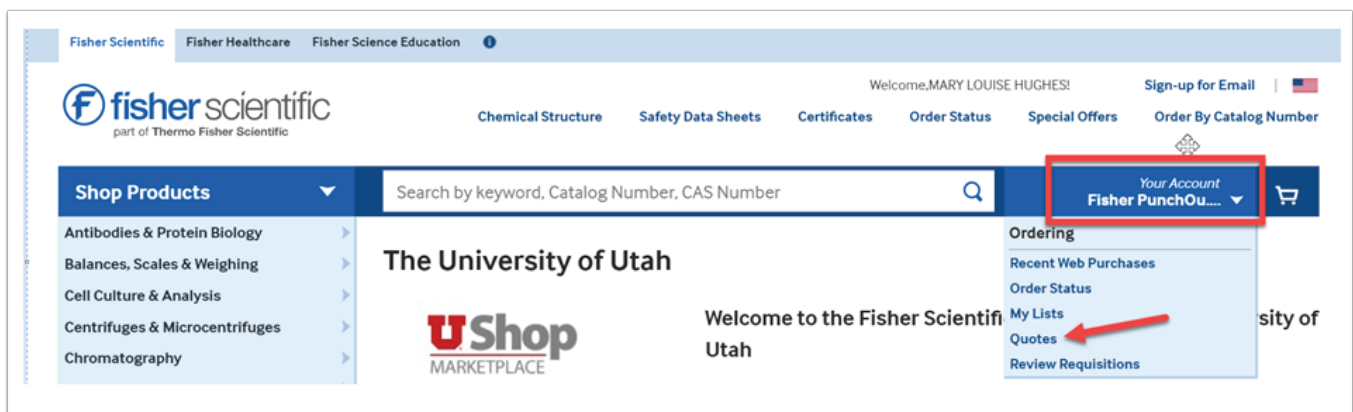

1. Click on the Fisher Punch-out tile.

2. Open the dropdown menu titled "Your Account" and select Quotes.

3. Enter your quote number, click Go, and follow prompts.